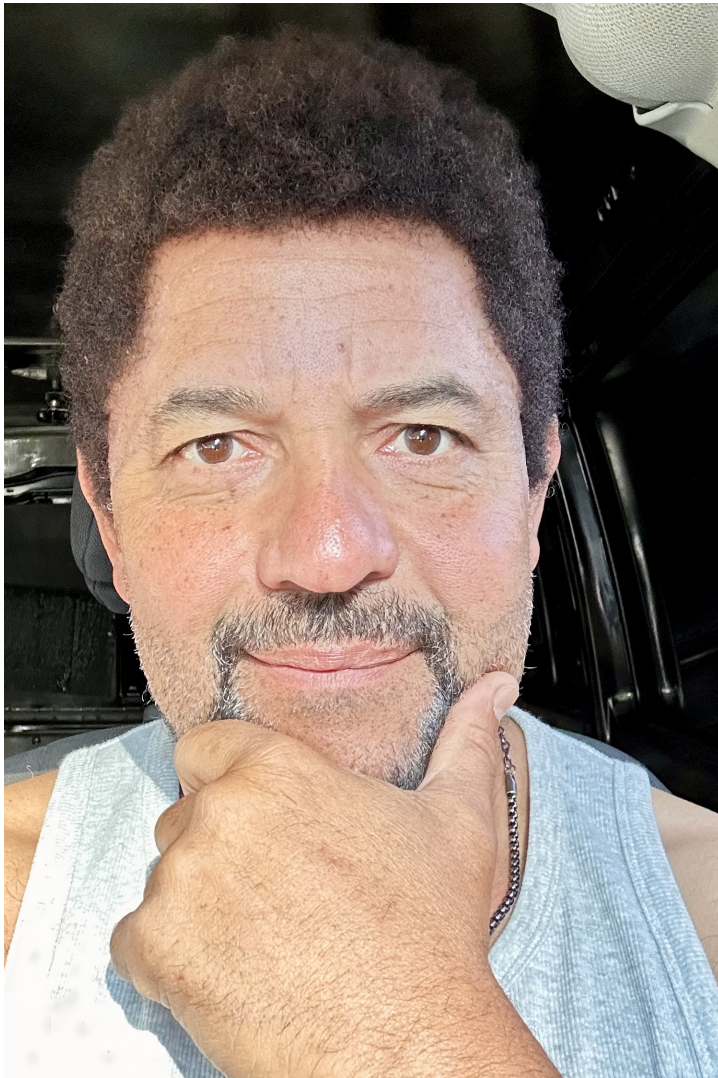

Rene Lay

Body Measurements

Overall Height 170 cm / 5' 6"

Bust Circ. 116 cm / 3' 9"

Waist Circ. 75 cm / 2' 5"

Hip Circ. 95 cm / 3' 1"

Head Size 58 cm / 1' 10"

Weight Mittelgewicht kg