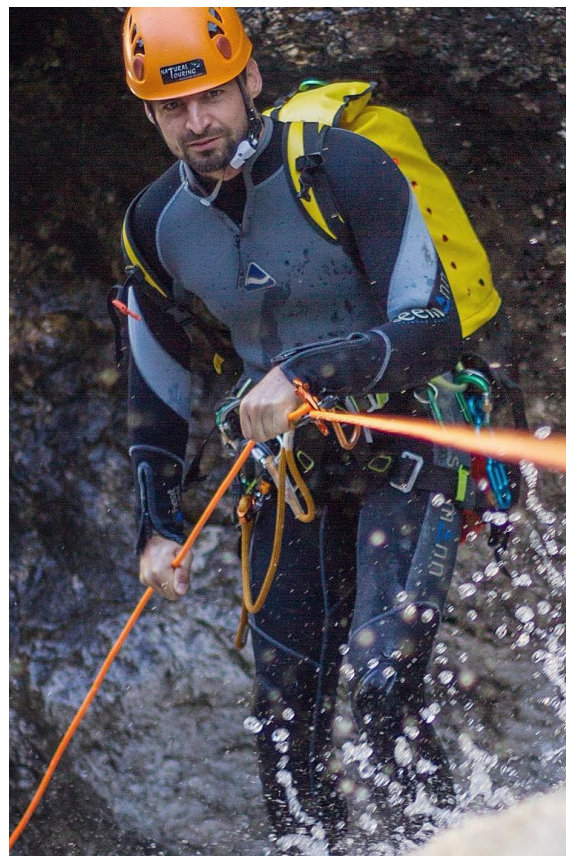

Ronny Horning

Body Measurements

Overall Height 178 cm / 5' 10"

Bust Circ. 58 cm / 1' 10"

Waist Circ. 66 cm / 2' 1"

Hip Circ. 90 cm / 2' 11"

Head Size 57 cm / 1' 10"

Weight 72 kg